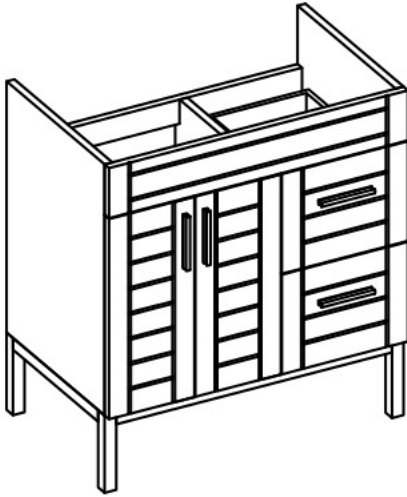

## DAYTONA FOR KIRA

- WALL HUNG option is also available for this model.  
Vanity height without legs is 23.6".
- Quality metal BLUM (or BLUM equivalent) soft-closing hinges and/or drawer hardware are included.
- Drawers can be placed on Right or Left sides.

## KIRA CERAMIC SINK

(available in 1 hole or 8" faucet drills)

## DAYTONA FOR MILANO

- WALL HUNG option is also available for this model.  
Vanity height without legs is 23.6".
- Quality metal BLUM (or BLUM equivalent) soft-closing hinges and/or drawer hardware are included.
- Drawers can be placed on Right or Left sides.