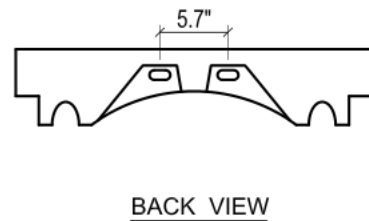

## DAYTONA FOR KIRA

- WALL HUNG option is also available for this model.  
Vanity height without legs is 23.6".
- Quality metal BLUM (or BLUM equivalent) soft-closing hinges and/or drawer hardware are included.
- Drawers can be placed on Right or Left sides.

## KIRA CERAMIC SINK

(available in 1 hole or 8" faucet drills)

## DAYTONA FOR MILANO

- WALL HUNG option is also available for this model.  
Vanity height without legs is 23.6".
- Quality metal BLUM (or BLUM equivalent) soft-closing hinges and/or drawer hardware are included.
- Drawers can be placed on Right or Left sides.

## DAYTONA FOR VENICE

- WALL HUNG option is also available for this model.  
Vanity height without legs is 25.2".
- Quality metal BLUM (or BLUM equivalent) soft-closing hinges and/or drawer hardware are included.
- Drawers can be placed on Right or Left sides.