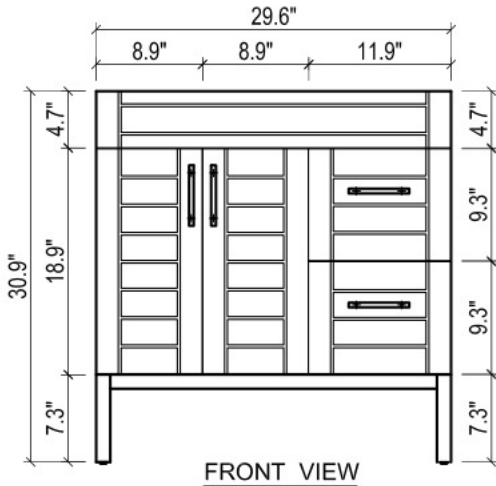

## DAYTONA FOR KIRA

- WALL HUNG option is also available for this model.  
Vanity height without legs is 23.6".
- Quality metal BLUM (or BLUM equivalent) soft-closing hinges and/or drawer hardware are included.
- Drawers can be placed on Right or Left sides.

## KIRA CERAMIC SINK

(available in 1 hole or 8" faucet drills)

## DAYTONA FOR MILANO

- WALL HUNG option is also available for this model.  
Vanity height without legs is 23.6".
- Quality metal BLUM (or BLUM equivalent) soft-closing hinges and/or drawer hardware are included.
- Drawers can be placed on Right or Left sides.

## DAYTONA FOR VENICE

- WALL HUNG option is also available for this model.  
Vanity height without legs is 25.2".
- Quality metal BLUM (or BLUM equivalent) soft-closing hinges and/or drawer hardware are included.
- Drawers can be placed on Right or Left sides.