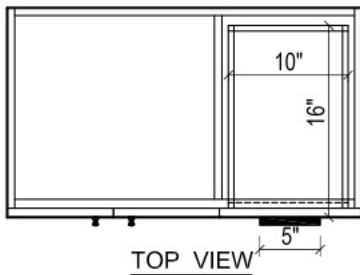

## DAYTONA FOR KIRA

- WALL HUNG option is also available for this model.  
Vanity height without legs is 23.6".
- Quality metal BLUM (or BLUM equivalent) soft-closing hinges and/or drawer hardware are included.
- Drawers can be placed on Right or Left sides.

## DAYTONA FOR MILANO

- WALL HUNG option is also available for this model.  
Vanity height without legs is 23.6".
- Quality metal BLUM (or BLUM equivalent) soft-closing hinges and/or drawer hardware are included.
- Drawers can be placed on Right or Left sides.