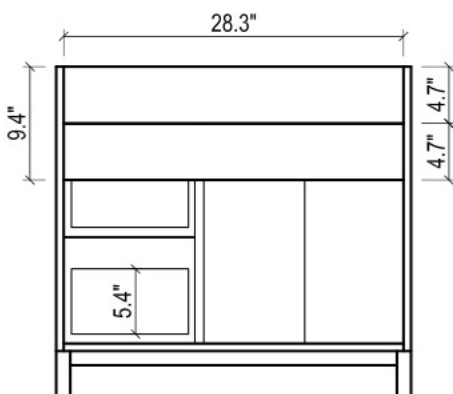

## DAYTONA FOR KIRA

- WALL HUNG option is also available for this model.  
Vanity height without legs is 23.6".
- Quality metal BLUM (or BLUM equivalent) soft-closing hinges and/or drawer hardware are included.
- Drawers can be placed on Right or Left sides.

## DAYTONA FOR MILANO

- WALL HUNG option is also available for this model.  
Vanity height without legs is 23.6".
- Quality metal BLUM (or BLUM equivalent) soft-closing hinges and/or drawer hardware are included.
- Drawers can be placed on Right or Left sides.

## DAYTONA FOR VENICE

- WALL HUNG option is also available for this model.  
Vanity height without legs is 25.2".
- Quality metal BLUM (or BLUM equivalent) soft-closing hinges and/or drawer hardware are included.
- Drawers can be placed on Right or Left sides.