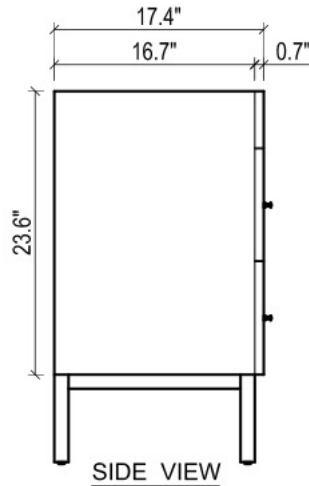

## DAYTONA FOR KIRA

- WALL HUNG option is also available for this model.  
Vanity height without legs is 23.6".
- Quality metal BLUM (or BLUM equivalent) soft-closing hinges and/or drawer hardware are included.
- Drawers can be placed on Right or Left sides.

## KIRA CERAMIC SINK

(available in 1 hole or 8" faucet drills)

## DAYTONA FOR MILANO

- WALL HUNG option is also available for this model.  
Vanity height without legs is 23.6".
- Quality metal BLUM (or BLUM equivalent) soft-closing hinges and/or drawer hardware are included.
- Drawers can be placed on Right or Left sides.

## DAYTONA FOR VENICE

- WALL HUNG option is also available for this model.  
Vanity height without legs is 25.2".
- Quality metal BLUM (or BLUM equivalent) soft-closing hinges and/or drawer hardware are included.
- Drawers can be placed on Right or Left sides.