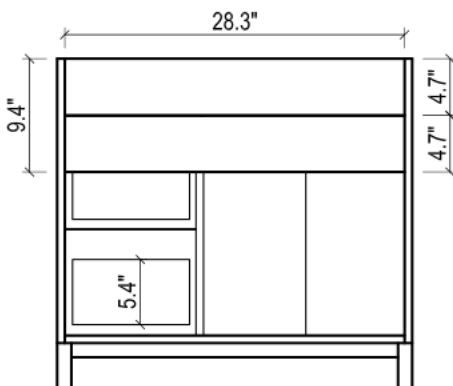

## DAYTONA FOR KIRA

- WALL HUNG option is also available for this model.  
Vanity height without legs is 23.6".
- Quality metal BLUM (or BLUM equivalent) soft-closing hinges and/or drawer hardware are included.
- Drawers can be placed on Right or Left sides.

## DAYTONA FOR MILANO

- WALL HUNG option is also available for this model.  
Vanity height without legs is 23.6".
- Quality metal BLUM (or BLUM equivalent) soft-closing hinges and/or drawer hardware are included.
- Drawers can be placed on Right or Left sides.

## DAYTONA FOR VENICE

- WALL HUNG option is also available for this model.  
Vanity height without legs is 25.2".
- Quality metal BLUM (or BLUM equivalent) soft-closing hinges and/or drawer hardware are included.
- Drawers can be placed on Right or Left sides.