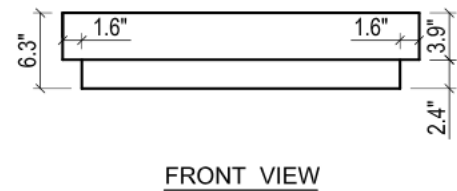

## DAYTONA FOR KIRA

- WALL HUNG option is also available for this model.  
Vanity height without legs is 23.6".
- Quality metal BLUM (or BLUM equivalent) soft-closing hinges and/or drawer hardware are included.
- Drawers can be placed on Right or Left sides.

## KIRA CERAMIC SINK

(available in 1 hole or 8" faucet drills)

## DAYTONA FOR MILANO

- WALL HUNG option is also available for this model.  
Vanity height without legs is 23.6".
- Quality metal BLUM (or BLUM equivalent) soft-closing hinges and/or drawer hardware are included.
- Drawers can be placed on Right or Left sides.

## DAYTONA FOR VENICE

- WALL HUNG option is also available for this model.  
Vanity height without legs is 25.2".
- Quality metal BLUM (or BLUM equivalent) soft-closing hinges and/or drawer hardware are included.
- Drawers can be placed on Right or Left sides.