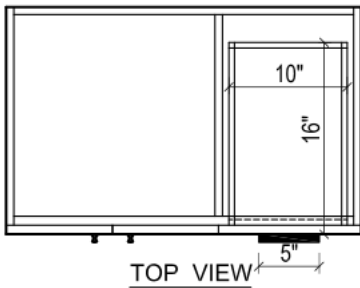

## DAYTONA FOR KIRA

- WALL HUNG option is also available for this model.  
Vanity height without legs is 23.6".
- Quality metal BLUM (or BLUM equivalent) soft-closing hinges and/or drawer hardware are included.
- Drawers can be placed on Right or Left sides.

## DAYTONA FOR MILANO

- WALL HUNG option is also available for this model.  
Vanity height without legs is 23.6".
- Quality metal BLUM (or BLUM equivalent) soft-closing hinges and/or drawer hardware are included.
- Drawers can be placed on Right or Left sides.