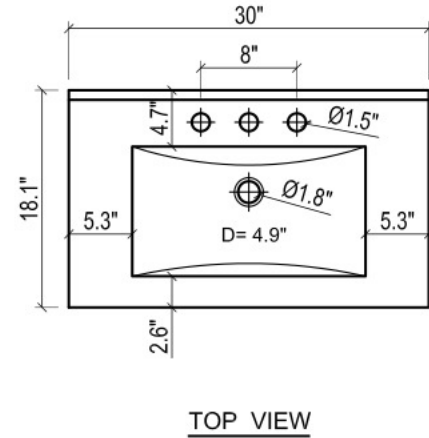

## DAYTONA FOR KIRA

- WALL HUNG option is also available for this model.  
Vanity height without legs is 23.6".
- Quality metal BLUM (or BLUM equivalent) soft-closing hinges and/or drawer hardware are included.
- Drawers can be placed on Right or Left sides.

## KIRA CERAMIC SINK

(available in 1 hole or 8" faucet drills)

## DAYTONA FOR MILANO

- WALL HUNG option is also available for this model.  
Vanity height without legs is 23.6".
- Quality metal BLUM (or BLUM equivalent) soft-closing hinges and/or drawer hardware are included.
- Drawers can be placed on Right or Left sides.

## DAYTONA FOR VENICE

- WALL HUNG option is also available for this model.  
Vanity height without legs is 25.2".
- Quality metal BLUM (or BLUM equivalent) soft-closing hinges and/or drawer hardware are included.
- Drawers can be placed on Right or Left sides.