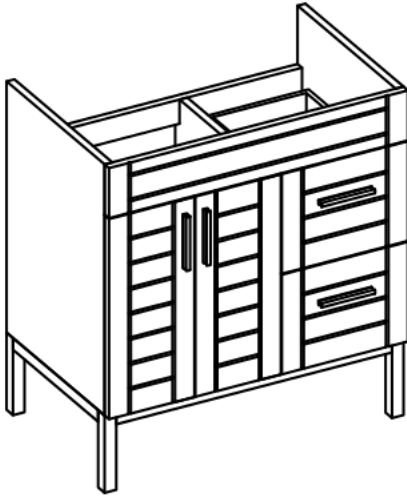

## DAYTONA FOR KIRA

- WALL HUNG option is also available for this model.  
Vanity height without legs is 23.6".
- Quality metal BLUM (or BLUM equivalent) soft-closing hinges and/or drawer hardware are included.
- Drawers can be placed on Right or Left sides.

## KIRA CERAMIC SINK

(available in 1 hole or 8" faucet drills)

## DAYTONA FOR MILANO

- WALL HUNG option is also available for this model.  
Vanity height without legs is 23.6".
- Quality metal BLUM (or BLUM equivalent) soft-closing hinges and/or drawer hardware are included.
- Drawers can be placed on Right or Left sides.