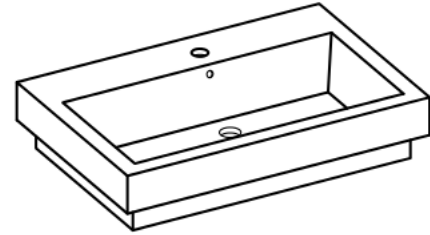

MILANO CERAMIC SINK