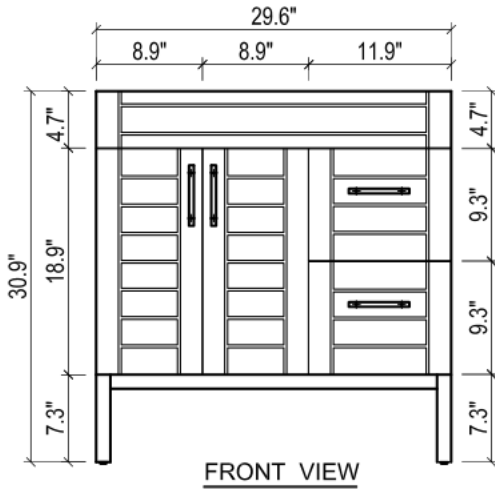

## DAYTONA FOR KIRA

- WALL HUNG option is also available for this model.  
Vanity height without legs is 23.6".
- Quality metal BLUM (or BLUM equivalent) soft-closing hinges and/or drawer hardware are included.
- Drawers can be placed on Right or Left sides.

## KIRA CERAMIC SINK

(available in 1 hole or 8" faucet drills)

## DAYTONA FOR MILANO

- WALL HUNG option is also available for this model.  
Vanity height without legs is 23.6".
- Quality metal BLUM (or BLUM equivalent) soft-closing hinges and/or drawer hardware are included.
- Drawers can be placed on Right or Left sides.

## DAYTONA FOR VENICE

- WALL HUNG option is also available for this model.  
Vanity height without legs is 25.2".
- Quality metal BLUM (or BLUM equivalent) soft-closing hinges and/or drawer hardware are included.
- Drawers can be placed on Right or Left sides.