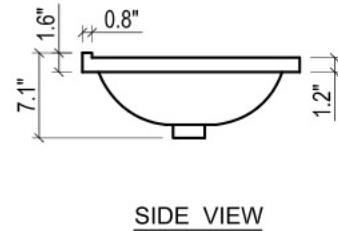

## DAYTONA FOR KIRA

- WALL HUNG option is also available for this model.  
Vanity height without legs is 23.6".
- Quality metal BLUM (or BLUM equivalent) soft-closing hinges and/or drawer hardware are included.
- Drawers can be placed on Right or Left sides.

## KIRA CERAMIC SINK

(available in 1 hole or 8" faucet drills)

## DAYTONA FOR MILANO

- WALL HUNG option is also available for this model.  
Vanity height without legs is 23.6".
- Quality metal BLUM (or BLUM equivalent) soft-closing hinges and/or drawer hardware are included.
- Drawers can be placed on Right or Left sides.

## DAYTONA FOR VENICE

- WALL HUNG option is also available for this model.  
Vanity height without legs is 25.2".
- Quality metal BLUM (or BLUM equivalent) soft-closing hinges and/or drawer hardware are included.
- Drawers can be placed on Right or Left sides.