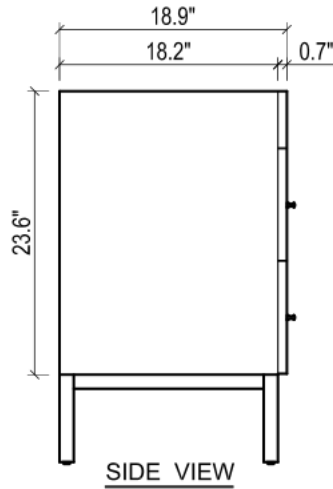

## DAYTONA FOR KIRA

- WALL HUNG option is also available for this model.  
Vanity height without legs is 23.6".
- Quality metal BLUM (or BLUM equivalent) soft-closing hinges and/or drawer hardware are included.
- Drawers can be placed on Right or Left sides.

## KIRA CERAMIC SINK

(available in 1 hole or 8" faucet drills)

## DAYTONA FOR MILANO

- WALL HUNG option is also available for this model.  
Vanity height without legs is 23.6".
- Quality metal BLUM (or BLUM equivalent) soft-closing hinges and/or drawer hardware are included.
- Drawers can be placed on Right or Left sides.

## DAYTONA FOR VENICE

- WALL HUNG option is also available for this model.  
Vanity height without legs is 25.2".
- Quality metal BLUM (or BLUM equivalent) soft-closing hinges and/or drawer hardware are included.
- Drawers can be placed on Right or Left sides.