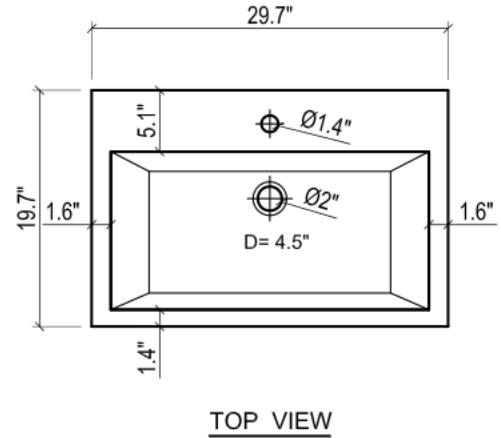

## DAYTONA FOR KIRA

- WALL HUNG option is also available for this model.  
Vanity height without legs is 23.6".
- Quality metal BLUM (or BLUM equivalent) soft-closing hinges and/or drawer hardware are included.
- Drawers can be placed on Right or Left sides.

## KIRA CERAMIC SINK

(available in 1 hole or 8" faucet drills)

## DAYTONA FOR MILANO

- WALL HUNG option is also available for this model.  
Vanity height without legs is 23.6".
- Quality metal BLUM (or BLUM equivalent) soft-closing hinges and/or drawer hardware are included.
- Drawers can be placed on Right or Left sides.

## DAYTONA FOR VENICE

- WALL HUNG option is also available for this model.  
Vanity height without legs is 25.2".
- Quality metal BLUM (or BLUM equivalent) soft-closing hinges and/or drawer hardware are included.
- Drawers can be placed on Right or Left sides.